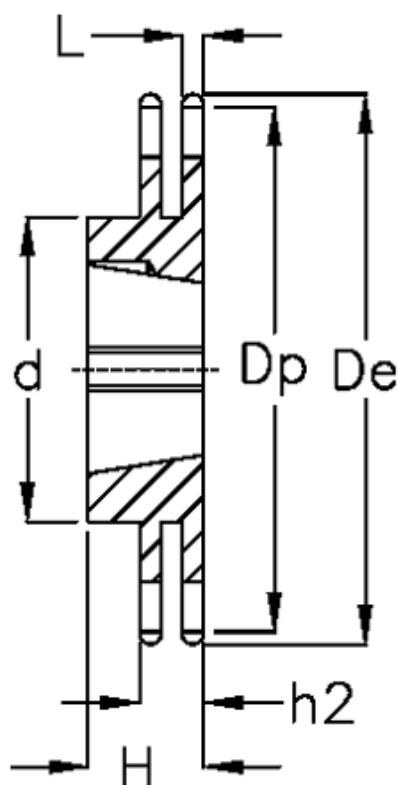

Article number: 616032007076

Description: Taperbored sprocket 12 B-2 Z=76 duplex
for bushing 3020

Measures

C	= 2
d	= 140
De	= 469.9
Dp	= 460.99
For bush	= 3020
For chain size	= 3/4" x 7/16"
For chain type	= 12 B-2
H	= 51

h2	= 30.3
Material	= Støbejern
Number of teeth	= 76